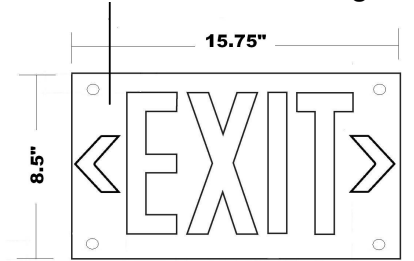

Features

- No energy consumption
- Non-toxic, non-radioactive
- Designed for surface, flag and ceiling mount
- Thin, low profile construction
- Consistent, uniform illumination
- Visible at 75 feet
- Can be used for both high level and low level applications
- Tested and approved for low impact
- Requires virtually no maintenance – no bulbs, no battery replacement

Technical Information

Sizes: 8.5" x 15.75"
Background: Photoluminescent
Illumination: High Visibility Chartreuse (light green/yellow)
Visibility: 75 feet
Directional: Chevron kit included (Field Applied)
Construction: Aluminum body with Photoluminescent Coating

Life Expectancy

25+ years

Power Requirements

No additional electrical or mechanical source required

Installation

Surface, flag or ceiling mounted options. Frame and Bracket are additional items. Before installation it must be determined that there is a minimum of 5 Fc of fluorescent light on the face(s) of the sign at all times during building occupancy.

Applications

Both high level and low level
Suitable for floor proximity installation

Approvals:

Meets NFPA Life Safety Code 101 and OSHA
Meets International Building and Fire Codes
Listed through UL 924 for the USA and Canada
Listed with the State of California State Fire Marshal

Job Name: _____
Type: _____
Approved By: _____
Distributor: _____

Photoluminescent Background

Optional Frame and Universal Bracket