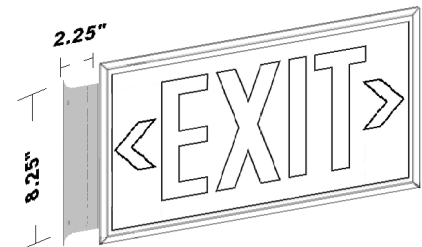

Flag Mount Option