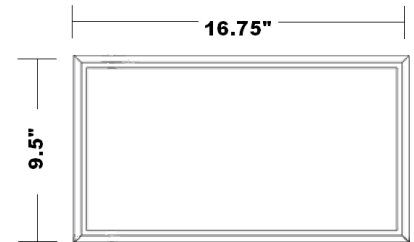

Features

- No energy consumption
- Non-toxic, non-radioactive
- Designed for surface, flag and ceiling mount
- Thin, low profile construction
- Consistent, uniform illumination
- Visible at 75 feet
- Can be used for both high level and low level applications
- Tested and approved for low impact
- Requires virtually no maintenance – no bulbs, no battery replacement

Technical Information

Sizes: 8.5" x 15.75"
Background: Photoluminescent
Illumination: High Visibility Chartreuse (light green/yellow)
Visibility: 75 feet
Directional: Chevron kit included (Field Applied)
Construction: Aluminum body with Photoluminescent Coating

Life Expectancy

25+ years

Power Requirements

No additional electrical or mechanical source required

Installation

Surface, flag or ceiling mounted options. Frame and Bracket are additional items. Before installation it must be determined that there is a minimum of 5 Fc of fluorescent light on the face(s) of the sign at all times during building occupancy.

Applications

Both high level and low level
Suitable for floor proximity installation

Approvals:

Meets NFPA Life Safety Code 101 and OSHA
Meets International Building and Fire Codes
Listed through UL 924 for the USA and Canada
Listed with the State of California State Fire Marshal

Job Name: _____
Type: _____
Approved By: _____
Distributor: _____

Photoluminescent Background

Optional Frame and Universal Bracket