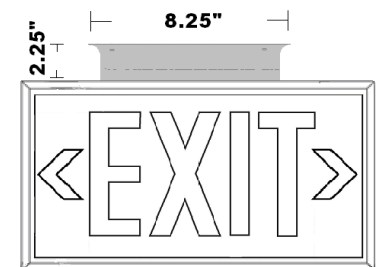

Ceiling Mount Option

Model Numbers	Color of Lettering	No. of Faces	Unframed/Framed	Universal Bracket
2570r	Red	1 - single sided	NF - unframed	UB - universal bracket
2570g	Green	2 - double sided	F - framed